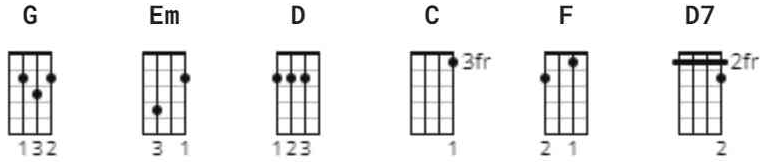

# Country Roads Ukulele by Matt Andersen

Difficulty: beginner

Tuning: G C E A

## CHORDS

**G** **Em**  
Almost heaven, West Virginia  
**D** **C** **G**  
Blue Ridge Mountain, Shenandoah River  
**Em**  
Life is old there, older than the trees  
**D**  
Younger than the mountains  
**C** **G**  
Growing like a breeze

Chorus

**G** **D**  
Country roads take me home  
**Em** **C**  
To the place I belong  
**G** **D**  
West Virginia, Mountain Mama  
**C** **G**  
Take me home country roads

**G** **Em**  
All my memories gather 'round her  
**D** **C** **G**  
Miners Lady, stranger to blue waters  
**Em**  
Dark and dusky painted on the sky  
**D**  
Misty taste of moonshine  
**C** **G**  
Teardrop in my eye

Chorus x2

Last time he repeats last line twice to end song. And plays D G when repeating.  
Enjoy!