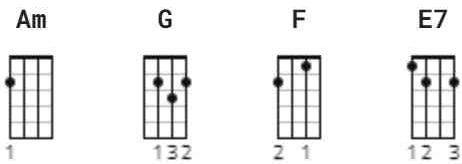

Hit The Road Jack Ukulele by Ray Charles

Tuning: G C E A

CHORDS

[Intro]

Am G F E7 x2

[Chorus]

Am G F E7
Hit the road Jack and don't you come back
Am G F E7
No more, no more, no more, no more
Am G F E7
Hit the road Jack and don't you come back
Am G F E7
No more (What you say)
Am G F E7
Hit the road Jack and don't you come back
Am G F E7
No more, no more, no more, no more
Am G F E7
Hit the road Jack and don't you come back
Am G F E7
No more

[Verse 1]

Am G F E7
Oh woman, oh woman, don't treat me so mean
Am G F E7
You're the meanest old woman that I've ever seen
Am G F E7
I guess if you say so
Am G F
I'll have to pack my things and go
E7
That's right

[Verse 2]

Am G F E7
 Now baby, listen baby, don't ya treat me this-a way
Am G F E7
 Girl, I'll be back on my feet someday
Am G F E7
 Don't care if you do, 'cause it's understood
Am G F E7
 You ain't got no money, you just ain't no good
Am G F E7
 Well, I guess if you say so
Am G F
 I'll have to pack my things and go
E7
 That's right

[Chorus]

Am G F E7
 Hit the road Jack and don't you come back
Am G F E7
 No more, no more, no more, no more
Am G F E7
 Hit the road Jack and don't you come back
Am G F E7
 No more (What you say)
Am G F E7
 Hit the road Jack and don't you come back
Am G F E7
 No more, no more, no more, no more
Am G F E7
 Hit the road Jack and don't you come back
Am G
 No more