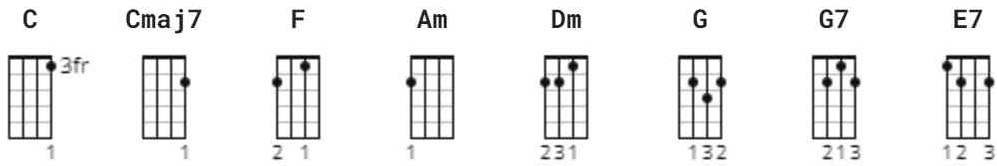

Imagine Ukulele by John Lennon

Tuning: G C E A

CHORDS

STRUMMING

INTRO / VERSE (X+ARROW = BASS NOTE) 76 bpm

 IMAGINE - John Lennon

Ukulele chords

Tabbed by: vertigo_02

Tuning: GCEA

I like to use finger-picking pattern as in intro through the whole song.
 When it bores me, I use some variations of this pattern or just strum the chords.

[Intro]

[Verse]

C **Cmaj7** **F**
 Imagine there's no heaven
C **Cmaj7** **F**
 It's easy if you try
C **Cmaj7** **F**
 No hell below us
C **Cmaj7** **F**
 Above us only sky
F **Am** **Dm** **F**
 Imagine all the people