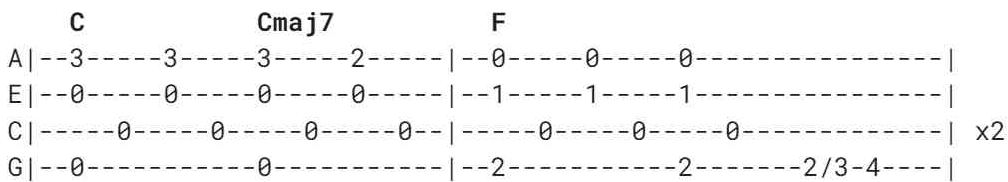

Imagine Ukulele by John Lennon

Tuning: G C E A

CHORDS

STRUMMING

INTRO / VERSE (X+ARROW = BASS NOTE) 76 bpm

 IMAGINE - John Lennon

Ukulele chords

Tabbed by: vertigo_02

Tuning: GCEA

I like to use finger-picking pattern as in intro through the whole song.
 When it bores me, I use some variations of this pattern or just strum the chords.

[Intro]

[Verse]

C **Cmaj7** **F**
 Imagine there's no heaven
C **Cmaj7** **F**
 It's easy if you try
C **Cmaj7** **F**
 No hell below us
C **Cmaj7** **F**
 Above us only sky
F **Am** **Dm** **F**
 Imagine all the people