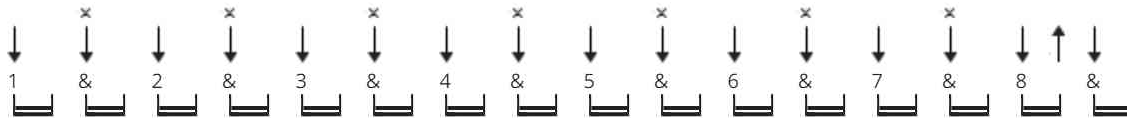

Imagine Ukulele by John Lennon

Tuning: G C E A

CHORDS

STRUMMING

INTRO / VERSE (X+ARROW = BASS NOTE) 76 bpm

 IMAGINE - John Lennon

Ukulele chords

Tabbed by: vertigo_02

Tuning: GCEA

I like to use finger-picking pattern as in intro through the whole song.
 When it bores me, I use some variations of this pattern or just strum the chords.

[Intro]

[Verse]

C **Cmaj7** **F**
 Imagine there's no heaven
C **Cmaj7** **F**
 It's easy if you try
C **Cmaj7** **F**
 No hell below us
C **Cmaj7** **F**
 Above us only sky
F **Am** **Dm** **F**
 Imagine all the people