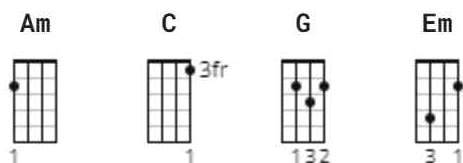

Jolene Ukulele by Dolly Parton

Tuning: G C E A

CHORDS

STRUMMING

110 bpm

[Chorus]

Am **C** **G** **Am**
Jolene, Jolene, Jolene, Jolene
G **Am**
I`m begging of you please dont` t take my man
Am **C** **G** **Am**
Jolene, Jolene, Jolene, Jolene
G **Em** **Am**
Please don`t take him just because you can

[Verse 1]

Am **C**
Your beauty is beyond compare
G **Am**
With flaming locks of auburn hair
G **Em** **Am**
With ivory skin and eyes of emerald green
Am **C**
Your smile is like a breath of spring
G **Am**
Your voice is soft like summer rain
G **Em** **Am**
And i cannot compete with you, Jolene

[Verse 2]

Am **C**
He talks about you in his sleep
G **Am**
There`s nothing i can do to keep
G **Em** **Am**
From crying when he calls your name, Jolene
Am **C**
And i can easily understand

G **Am**
How you could easily take my man
G **Em** **Am**
But you don't know what he means to me, Jolene

[Chorus]

Am **C** **G** **Am**
Jolene, Jolene, Jolene, Jolene
G **Am**
I'm begging of you please dont`t take my man
Am **C** **G** **Am**
Jolene, Jolene, Jolene, Jolene
G **Em** **Am**
Please don't take him even though you can