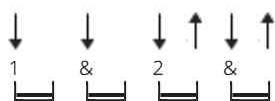

Jolene Ukulele by Dolly Parton

Tuning: G C E A

CHORDS

STRUMMING

110 bpm

[Chorus]

Am **C** **G** **Am**
Jolene, Jolene, Jolene, Jolene
G **Am**
I`m begging of you please dont` t take my man
Am **C** **G** **Am**
Jolene, Jolene, Jolene, Jolene
G **Em** **Am**
Please don`t take him just because you can