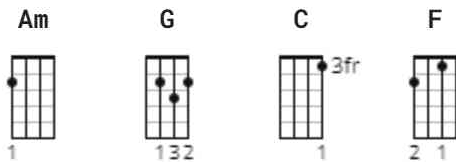

Riptide Ukulele by Vance Joy

Difficulty: beginner

Tuning: G C E A

Capo: 1st fret

Key: Bbm

CHORDS

STRUMMING

INTRO / VERSE 102 bpm

[Pre-chorus]

Am G C
Ooh, ooh, ooh
Am G C
Ooh, ooh, and they come unstuck

[Chorus]

Am G C
Lady, running down to the riptide, taken away
Am G C
To the dark side, I wanna be your left hand man

Am G C
I love you when you're singing that song, and I got a lump
Am G C
In my throat, 'cause you're gonna sing the words wrong

Am G C
Lady, running down to the riptide, taken away
Am G C
To the dark side, I wanna be your left hand man
Am G C
I love you when you're singing that song, and I got a lump
Am G C
In my throat, 'cause you're gonna sing the words wrong

Am G C
Lady, running down to the riptide, taken away
Am G C
To the dark side, I wanna be your left hand man
Am G C
I love you when you're singing that song, and I got a lump
Am G C
In my throat, 'cause you're gonna sing the words wrong, I got a lump
Am G C
In my throat, 'cause you're gonna sing the words wrong